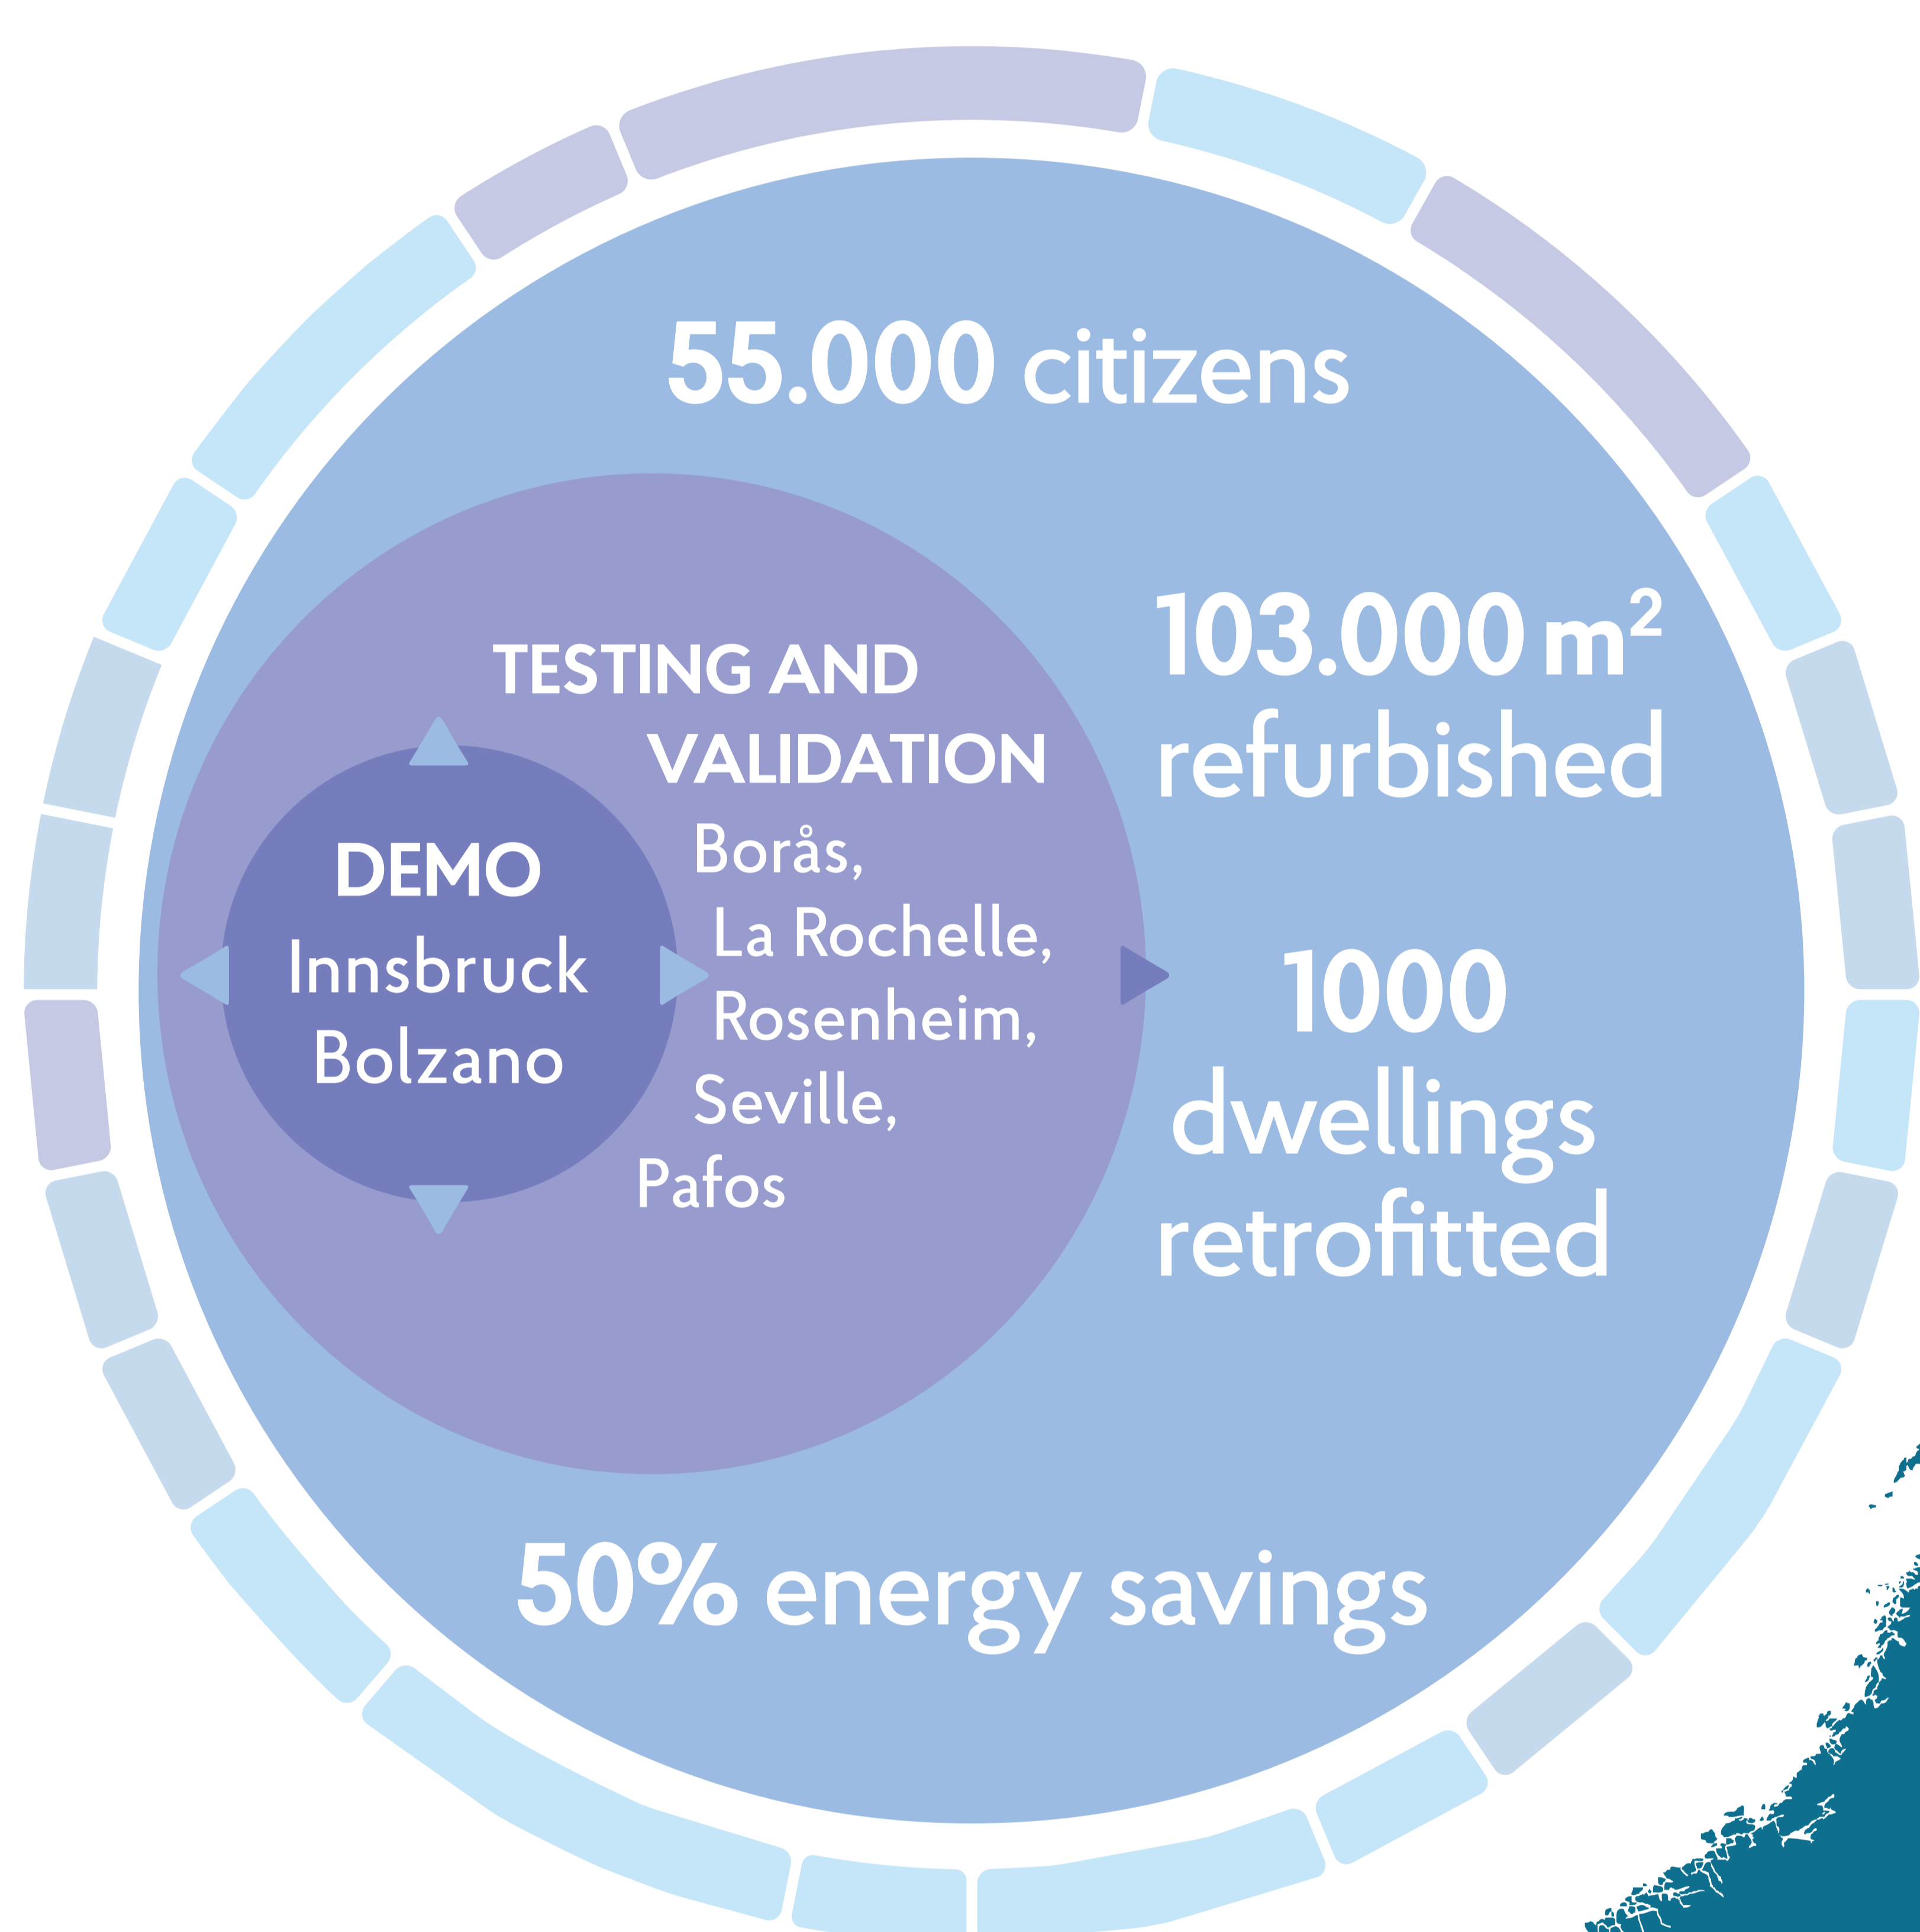

# Sinfonia

Low Carbon cities for better living

The SINFONIA project demonstrates the feasibility of district level, integrated and scalable energy solutions to foster sustainable urban development, Europe-wide.

[www.sinfonia-smartcities.eu](http://www.sinfonia-smartcities.eu)

Energy efficient Building retrofitting

Optimised District Heating & Cooling

Smart electricity distribution

## Pilot cities

- DEMO City
- Early adopter city

SINFONIA stands for "Smart INitiative of cities Fully cOMmitted to iNvest In Advanced large-scaled energy solutions" and is funded under the 7<sup>th</sup> Framework Programme for Research and Technological Innovation.